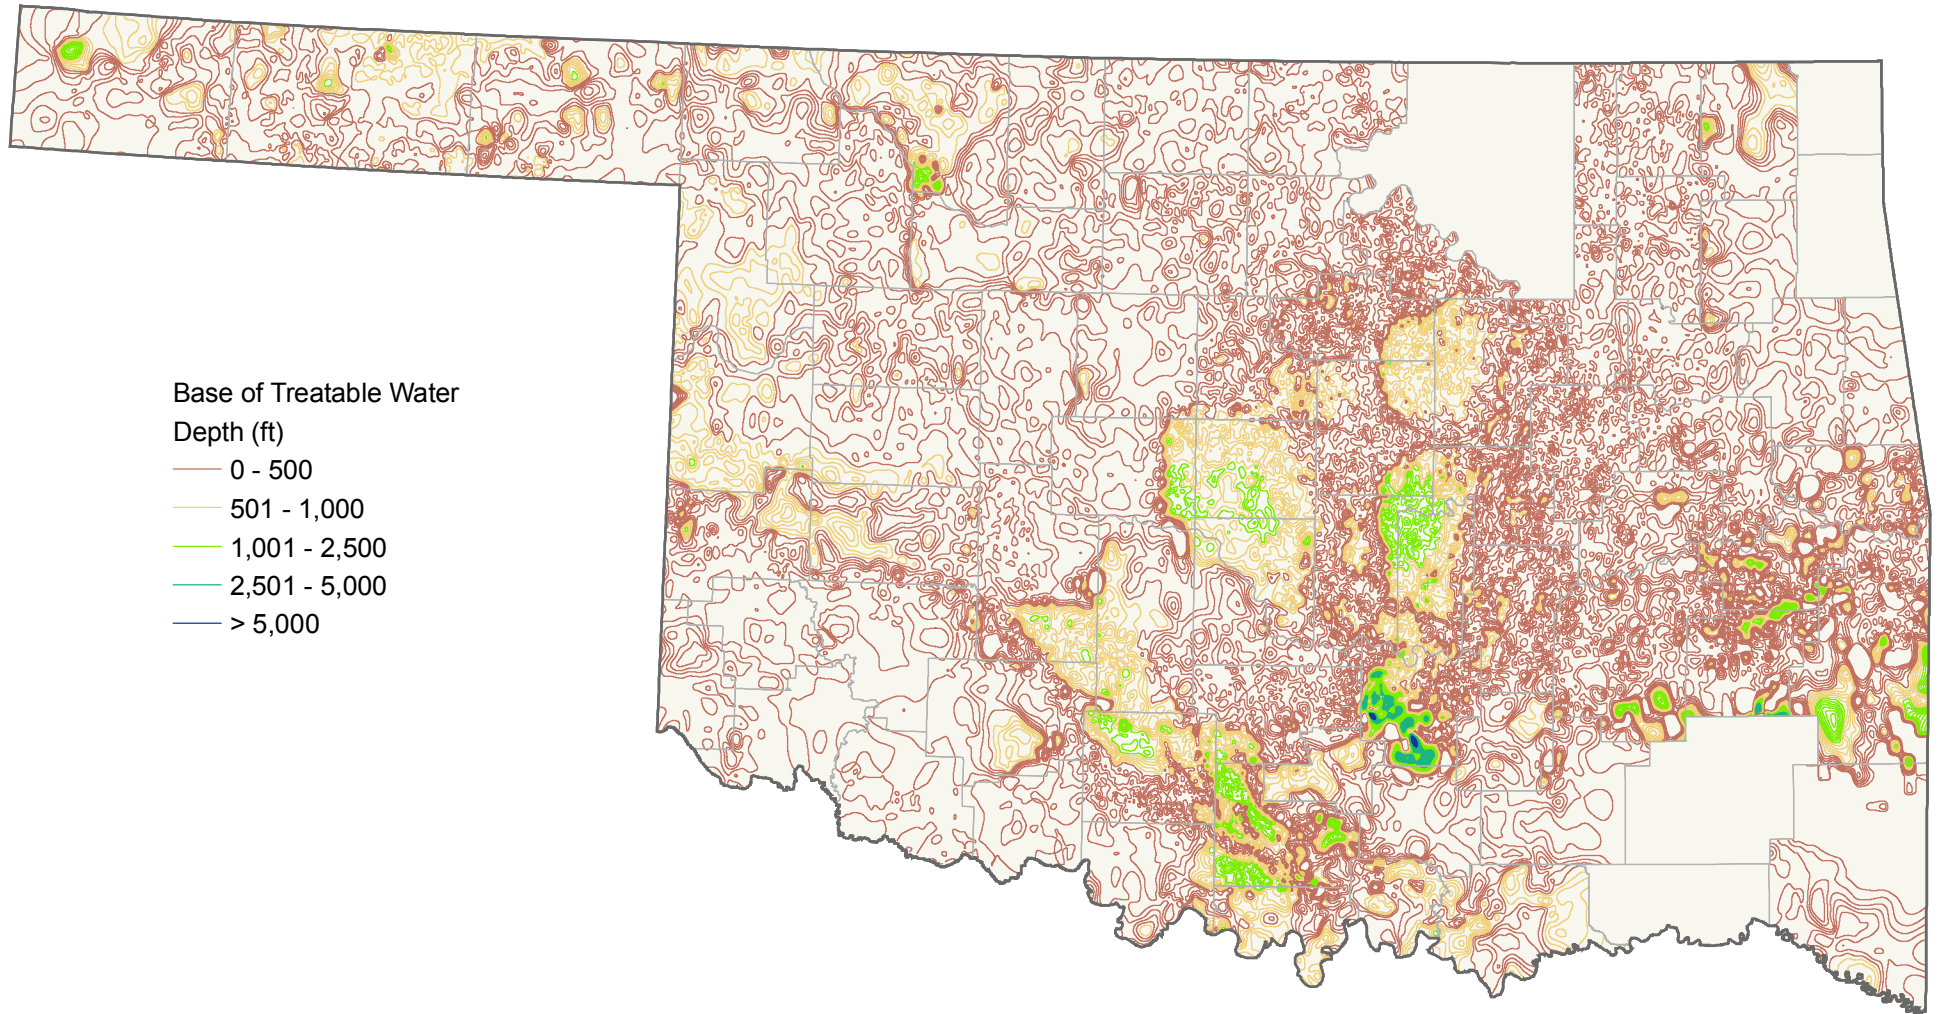

# Oklahoma Corporation Commission

## Base of Treatable Water

This map contains contour lines representing the base of treatable water for most areas in Oklahoma. The dataset was created by and is maintained by the Oklahoma Corporation Commission. For more information regarding this data visit the OCC web site at: (<http://www.occeweb.com/og/oghome.htm>)